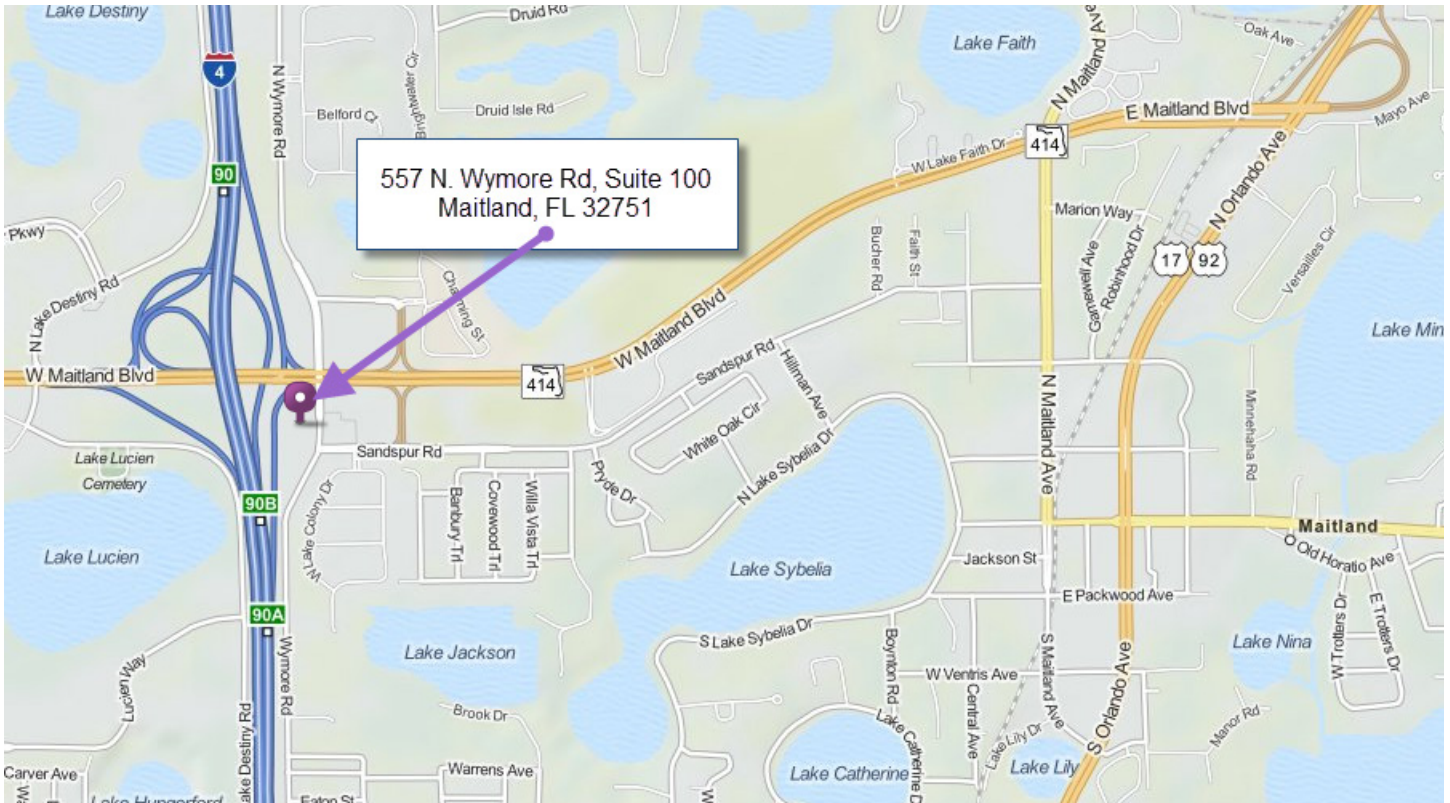

Directions To Our Office

**557 N. Wymore Rd, Suite #100
Maitland, FL 32751**

Phone: 407-388-0700

Directions From Orlando via I-4

- Take I-4 East
- Take Exit #90A East turning right onto Maitland Blvd.
- Take IMMEDIATE RIGHT from I-4 exit onto exit to Sandspur Road.
- At stop sign, take right turn on to Sandspur Rd. Road ends at Wymore street light.
- Drive across Wymore Road into office parking lot. We are building 557 (farthest building north / right)

Directions From Sanford via I-4

- Take I-4 West
- Take Exit #90 and turn left onto Maitland Blvd heading East.
- As soon as you cross-over I-4 take your IMMEDIATE RIGHT onto the Sandspur Road exit.
- At stop sign, take right turn on to Sandspur Rd. Road ends at Wymore street light.
- Drive across Wymore Road into office parking lot. We are building 557 (farthest building north / right)

Directions from Maitland Blvd (heading west from 17-92)

- Take the Hope Road exit to Wymore Rd (this exit is just prior to I-4).
- At the Wymore Rd stoplight, turn left.
- Take your first right into our parking lot.